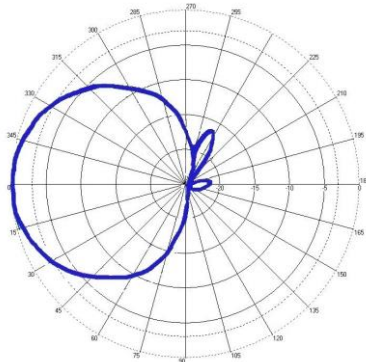

CIRCULAR POLARISED UHF SHELF ANTENNA

SlimLine - A7030C

E-field elevation & Azimuth Patterns

Vertical