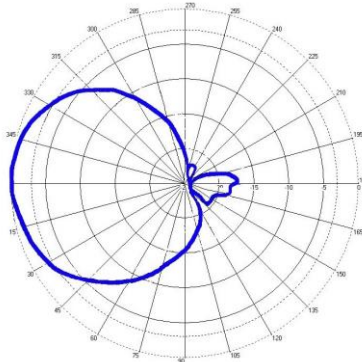

Physical / Environmental Specifications

Dimensions (LxWxD):	300 mm x 300 mm x 8.5 mm (11.5 mm / with feet) 11.8 in. x 11.8 in. x 0.3 in. (0.4 in. / with feet)
Weight:	750 g / 1.6 lbs.
Radome Material:	Fire retardant Kydex
Environmental Rating:	IP54
Operating / Storage Temperature:	-20° to +55°C / -30° to +65°C -4° to +131°F / -22° to +149°F
Mounting:	Integrated mounting guides
Connector type / position:	SMA female side fly lead (400 mm / 15 ¾ in.) Custom lengths are available for array options

Electrical Specifications

Band:	ETSI	FCC
Frequency Range:	865 – 867 MHz	902 – 928 MHz
Polarisation:	Circular	Circular
Far-field Gain:	5dBic	6dBic
Far-field 3dB beamwidth:	65° in vertical, 65° in horizontal	65° in vertical, 65° in horizontal
Typical VSWR across frequency range:	< 1.4:1	< 1.4:1
Front to back ratio:	22dB	17dB
Axial Ratio:	typ: 2dB	typ: 3dB / max: 4dB
Nominal Impedance:	50 Ω	50 Ω
Anti-static protection:	Yes	Yes
Maximum Input Power:	6 W	6 W

CIRCULAR POLARISED UHF SHELF ANTENNA

SlimLine - A7030C

E-field elevation & Azimuth Patterns

Vertical

Horizontal

Innovative design of the A7030C with 'Array-Ability'

Ordering Information (please quote both product code & part no.)