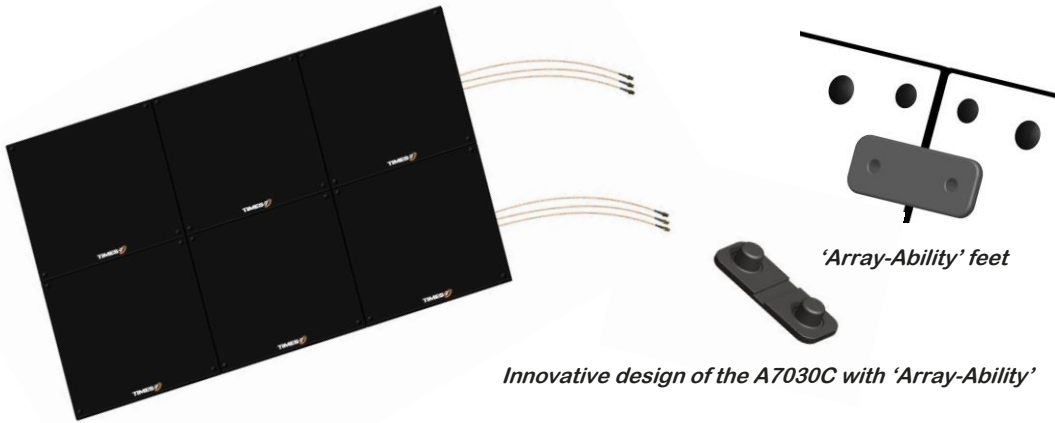

CIRCULAR POLARISED UHF SHELF ANTENNA

SlimLine - A7030C

E-field elevation & Azimuth Patterns

Vertical

Horizontal

Innovative design of the A7030C with 'Array-Ability'

Ordering Information (please quote both product code & part no.)