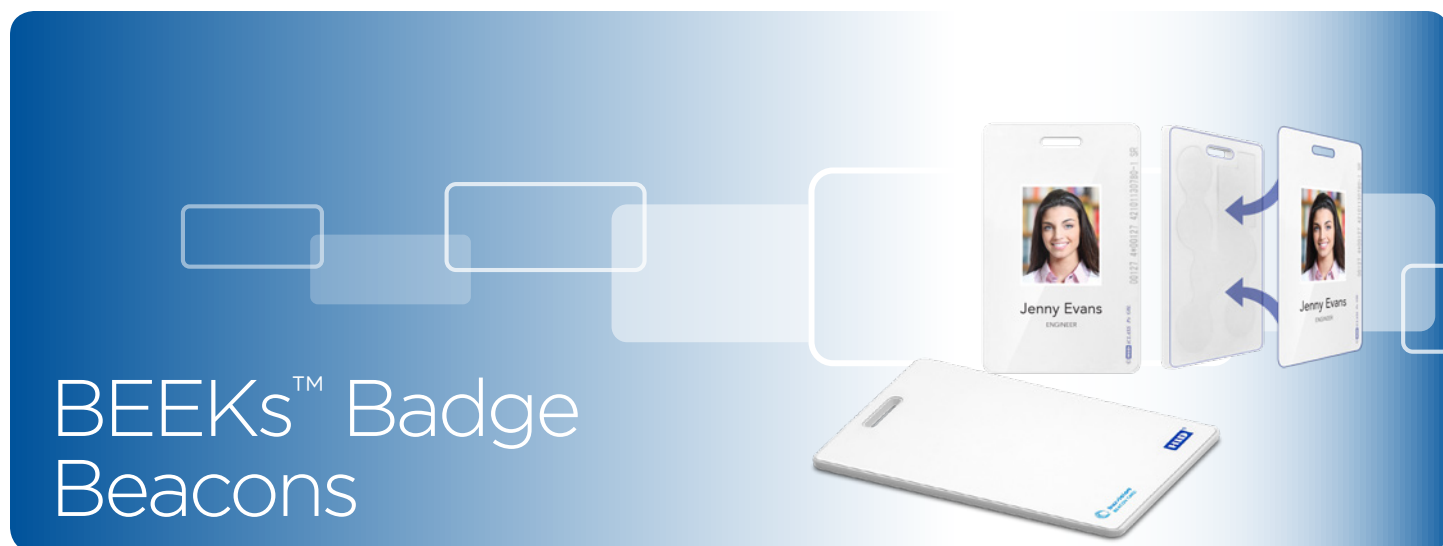

BLUVISION

BEEKs™ Badge Beacons

PERSONAL BLE BEACONS FOR LOCATION SERVICES AND WORKPLACE OPTIMIZATION

- **Flexible** - Simultaneously supports iBeacon, Eddystone and sBeacon protocol for optimal application compatibility.
- **Multi-Purpose** - Use as BLE Beacon or in combination with any passive access card credential.
- **Rapid Implementation** - Gather real-time location data for workplace optimization or mustering.

BEEKs™ Bluetooth Low-Energy (BLE) beacons are among the most advanced beacon badges in the industry. Worn as badges they can provide valuable insights on workplace utilization or help ensuring everyone is safely out of a building in emergency situations.

BEEKs Combo-Badges may be combined with existing passive RFID card badges to support established access control or payment systems. When combined with HID Global's end-to-end IoT ecosystem, that includes BluFi™ BLE to WiFi gateways and the Bluzone™ cloud services, BEEKs can be centrally managed through the cloud to transfer new messages, firmware updates and battery status checks remotely. Their unique design allows BEEKs to broadcast reliably even in densely populated WiFi environments.

BEEKs BLE beacons are available in multiple form factors and sensor configurations for different applications like Real-time Location (RTLS) for assets, condition monitoring of motorized equipment or retail use cases to interact with smartphones in an Apple iBeacon or Google Eddystone compatible format.